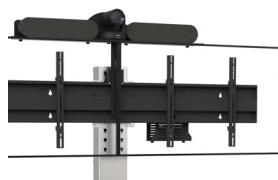

### LOGITECH RALLY BAR / MINI

Below the screen  
Attached to the VESA screen  
Ref.  
ADT\_R1VESA\_RALLYBAR

Above the screen  
Attached to the VESA screen  
Ref.  
ADT\_R2\_RALLYBAR

### LOGITECH RALLY PLUS (2 SPEAKERS)

Below the screen  
Attached to the VESA screen  
Ref.  
ADT\_R1VESA\_RALLYPLUS\_SE

Above the screen  
Attached to the VESA screen  
Ref.  
ADT\_R2RALLYPLUS\_SE

Below the screen  
Attached to the column  
Ref.  
ADT\_R1COLONNE\_RALLYPLUS

Pack 2 attachments : Speakers  
below the screen / Camera above  
the screen  
Attached to the VESA screen

Ref.  
ADT\_MIX\_RALLYPLUS

For large screen,  
from 75" :

Ref.  
ADT\_MIX\_RALLYPLUS\_XL

Below 2 screens  
Attached to the VESA screen  
Ref.  
ADT\_R1VESA\_RALLYPLUS\_DE

Above 2 screens  
Attached to the VESA screen  
Ref.  
ADT\_R2RALLYPLUS\_DE