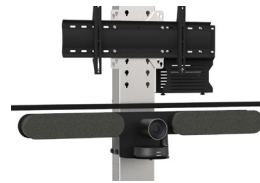

## MANUFACTURERS' ACCESSORIES

Included :

- 500 mm mounting strips
- Camera mounting adapted to camera model

**Important :** if screen(s)  $\geq$  75",  
780 mm XL mounting strips (to be confirmed when placing order)

### LOGITECH RALLY BAR / MINI

Below the screen  
Attached to the VESA screen  
Ref.  
ADT\_R1VESA\_RALLYBAR

Above the screen  
Attached to the VESA screen  
Ref.  
ADT\_R2\_RALLYBAR

### LOGITECH RALLY PLUS (2 SPEAKERS)

Below the screen  
Attached to the VESA screen  
Ref.  
ADT\_R1VESA\_RALLYPLUS\_SE

Above the screen  
Attached to the VESA screen  
Ref.  
ADT\_R2RALLYPLUS\_SE

Below the screen  
Attached to the column  
Ref.  
ADT\_R1COLONNE\_RALLYPLUS

Pack 2 attachments : Speakers  
below the screen / Camera above  
the screen  
Attached to the VESA screen

Ref.  
ADT\_MIX\_RALLYPLUS

For large screen,  
from 75" :

Ref.  
ADT\_MIX\_RALLYPLUS\_XL

Below 2 screens  
Attached to the VESA screen  
Ref.  
ADT\_R1VESA\_RALLYPLUS\_DE