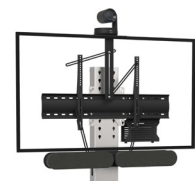

## MANUFACTURERS' ACCESSORIES

Included :

- 500 mm mounting strips
- Camera mounting adapted to camera model

**Important :** if screen(s)  $\geq$  75",  
780 mm XL mounting strips (to be confirmed when placing order)

### LOGITECH RALLY BAR / MINI

Below the screen  
Attached to the VESA screen  
Ref.  
ADT\_R1VESA\_RALLYBAR

Above the screen  
Attached to the VESA screen  
Ref.  
ADT\_R2\_RALLYBAR

### LOGITECH RALLY PLUS (2 SPEAKERS)

Below the screen  
Attached to the VESA screen  
Ref.  
ADT\_R1VESA\_RALLYPLUS\_SE

Above the screen  
Attached to the VESA screen  
Ref.  
ADT\_R2RALLYPLUS\_SE

Below the screen  
Attached to the column  
Ref.  
ADT\_R1COLONNE\_RALLYPLUS

Pack 2 attachments : Speakers  
below the screen / Camera above  
the screen  
Attached to the VESA screen

Ref.  
ADT\_MIX\_RALLYPLUS

For large screen,  
from 75" :

Ref.  
ADT\_MIX\_RALLYPLUS\_XL

Below 2 screens  
Attached to the VESA screen  
Ref.  
ADT\_R1VESA\_RALLYPLUS\_DE