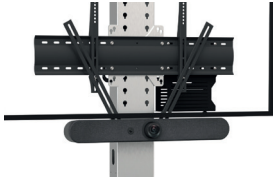

## MANUFACTURERS' ACCESSORIES

Included :

- 500 mm mounting strips
- Camera mounting adapted to camera model

**Important :** if screen(s)  $\geq$  75",  
780 mm XL mounting strips (to be confirmed when placing order)

### LOGITECH RALLY BAR / MINI

Below the screen  
Attached to the VESA screen  
Ref.  
ADT\_R1VESA\_RALLYBAR

Above the screen  
Attached to the VESA screen  
Ref.  
ADT\_R2\_RALLYBAR

### LOGITECH RALLY PLUS (2 SPEAKERS)

Below the screen  
Attached to the VESA screen  
Ref.  
ADT\_R1VESA\_RALLYPLUS\_SE

Above the screen  
Attached to the VESA screen  
Ref.  
ADT\_R2RALLYPLUS\_SE

Below the screen  
Attached to the column  
Ref.  
ADT\_R1COLONNE\_RALLYPLUS

Pack 2 attachments : Speakers  
below the screen / Camera above  
the screen  
Attached to the VESA screen

Ref.  
ADT\_MIX\_RALLYPLUS

For large screen,  
from 75" :

Ref.  
ADT\_MIX\_RALLYPLUS\_XL

Below 2 screens  
Attached to the VESA screen  
Ref.  
ADT\_R1VESA\_RALLYPLUS\_DE