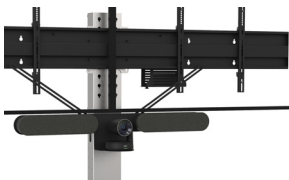

## MANUFACTURERS' ACCESSORIES

Included :

- 500 mm mounting strips
- Camera mounting adapted to camera model

**Important :** if screen(s)  $\geq$  75",  
780 mm XL mounting strips (to be confirmed when placing order)

### LOGITECH RALLY BAR / MINI

Below the screen  
Attached to the VESA screen  
Ref.  
ADT\_R1VESA\_RALLYBAR

Above the screen  
Attached to the VESA screen  
Ref.  
ADT\_R2\_RALLYBAR

### LOGITECH RALLY PLUS (2 SPEAKERS)

Below the screen  
Attached to the VESA screen  
Ref.  
ADT\_R1VESA\_RALLYPLUS\_SE

Above the screen  
Attached to the VESA screen  
Ref.  
ADT\_R2RALLYPLUS\_SE

Below the screen  
Attached to the column  
Ref.  
ADT\_R1COLONNE\_RALLYPLUS

Pack 2 attachments : Speakers  
below the screen / Camera above  
the screen  
Attached to the VESA screen

Ref.  
ADT\_MIX\_RALLYPLUS

For large screen,  
from 75" :

Ref.  
ADT\_MIX\_RALLYPLUS\_XL

Below 2 screens  
Attached to the VESA screen  
Ref.  
ADT\_R1VESA\_RALLYPLUS\_DE