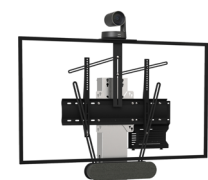

### LOGITECH RALLY BAR / MINI

Below the screen  
Attached to the VESA screen  
Ref.  
ADT\_R1VESA\_RALLYBAR

Above the screen  
Attached to the VESA screen  
Ref.  
ADT\_R2\_RALLYBAR

### LOGITECH RALLY (1 SPEAKER)

Below the screen  
Attached to the VESA screen  
Ref.  
ADT\_R1VESA\_RALLY\_SE

Below 2 screens  
Attached to the VESA screen  
Ref.  
ADT\_R1VESA\_RALLY\_DE

Below the screen  
Attached to the column  
Ref.  
ADT\_R1COLONNE\_RALLY

Pack 2 attachments : Speaker  
below the screen / Camera above  
the screen  
Attached to the VESA screen

Ref.  
ADT\_MIX\_RALLY