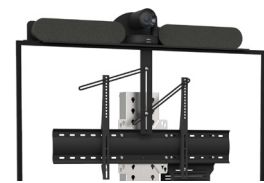

## MANUFACTURERS' ACCESSORIES

Included :

- 500 mm mounting strips
- Camera mounting adapted to camera model

**Important :** if screen(s)  $\geq$  75",  
780 mm XL mounting strips (to be confirmed when placing order)

### LOGITECH RALLY BAR / MINI

Below the screen  
Attached to the VESA screen  
Ref.  
ADT\_R1VESA\_RALLYBAR

Above the screen  
Attached to the VESA screen  
Ref.  
ADT\_R2\_RALLYBAR

### LOGITECH RALLY PLUS (2 SPEAKERS)

Below the screen  
Attached to the VESA screen  
Ref.  
ADT\_R1VESA\_RALLYPLUS\_SE

Above the screen  
Attached to the VESA screen  
Ref.  
ADT\_R2RALLYPLUS\_SE

Below the screen  
Attached to the column  
Ref.  
ADT\_R1COLONNE\_RALLYPLUS

Pack 2 attachments : Speakers  
below the screen / Camera above  
the screen  
Attached to the VESA screen

Ref.  
ADT\_MIX\_RALLYPLUS

For large screen,  
from 75" :

Ref.  
ADT\_MIX\_RALLYPLUS\_XL

Below 2 screens  
Attached to the VESA screen  
Ref.  
ADT\_R1VESA\_RALLYPLUS\_DE