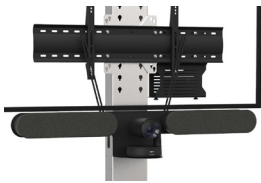

## MANUFACTURERS' ACCESSORIES

Included :

- 500 mm mounting strips
- Camera mounting adapted to camera model

**Important :** if screen(s)  $\geq$  75",  
780 mm XL mounting strips (to be confirmed when placing order)

### LOGITECH RALLY BAR / MINI

Below the screen  
Attached to the VESA screen  
Ref.  
ADT\_R1VESA\_RALLYBAR

Above the screen  
Attached to the VESA screen  
Ref.  
ADT\_R2\_RALLYBAR

### LOGITECH RALLY PLUS (2 SPEAKERS)

Below the screen  
Attached to the VESA screen  
Ref.  
ADT\_R1VESA\_RALLYPLUS\_SE

Above the screen  
Attached to the VESA screen  
Ref.  
ADT\_R2RALLYPLUS\_SE

Below the screen  
Attached to the column  
Ref.  
ADT\_R1COLONNE\_RALLYPLUS

Pack 2 attachments : Speakers  
below the screen / Camera above  
the screen  
Attached to the VESA screen

Ref.  
ADT\_MIX\_RALLYPLUS

For large screen,  
from 75" :

Ref.  
ADT\_MIX\_RALLYPLUS\_XL

Below 2 screens  
Attached to the VESA screen  
Ref.  
ADT\_R1VESA\_RALLYPLUS\_DE