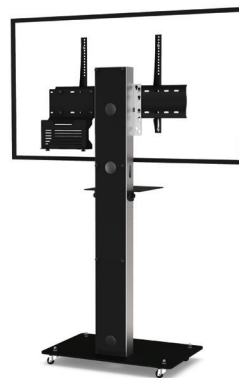

BOXER SINGLE SCREEN

For a 32 to 65-inch screen

VIDEOCONFERENCING

Number of screen : 1 screen

Screen size : 32 to 60"

Installation : on casters

Finish : black and brushed stainless steel

Part number :
BOXERS3265VCPACK

55" screen simulation

• SPECIFICATIONS

Screen size	For a 32 to 65" screen
Part number	BOXERS3265VCPACK
Base	Black painted steel
Base thickness	10 mm
Casters / Teflon pads	On casters (ø 35 mm pre-assembled)
Base dimensions (w x d x h)	700 x 450 x 70 mm
Column	Brushed stainless steel
Column back cover	Back in black eco-friendly plexiglass, easy access
Column dimensions (w x d x h)	170 x 80 x 1405 mm
Screen fixing	Black painted steel with fixing kit
Screen fixing size (VESA)	200 x 200 mm to 600 x 400 mm VESA
Screen axis height	1300 mm to 1500 mm
Max. screen weight	55 kg
Camera shelf with adjustable height	770 mm to 935 mm 4 positions with 55 mm increments
Stand weight	55 kg
Accessories included (VC PACK)	<ul style="list-style-type: none"> • Camera shelf (AX0011) Dimensions (w x d) : 300 mm x 230 mm • Universal codec holder (SCUV12) Depth from 10 mm to 95 mm

• OPTIONS

Large shelf Dimensions (w x d) : 450 mm x 300 mm	P/N: AX0012
Brushed stainless steel & white finish Column in brushed stainless steel Base, back and camera shelf in white	P/N: /WHITE
Full white finish Base, column, back and camera shelf in white	P/N: /FULLWHITE
Full black finish Base, column, back and camera shelf in black	P/N: /FULLBLACK
Universal camera holder Above the screen (attached to the VESA screen with 340 mm strips)	P/N: SCUV3
Assembly before shipment	P/N: SERV_STD_1