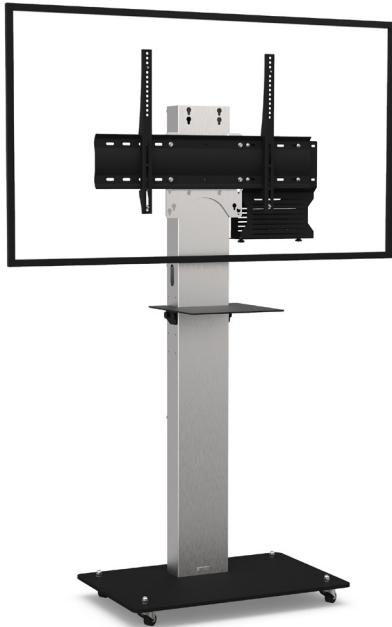

BOXER SINGLE SCREEN

For a 32 to 65-inch screen

VIDEOCONFERENCING

Number of screen : 1 screen

Screen size : 32 to 60"

Installation : on casters

Finish : black and brushed stainless steel

Part number :
BOXERS3265VCPACK

55" screen simulation

• SPECIFICATIONS

Screen size	For a 32 to 65" screen
Part number	BOXERS3265VCPACK
Base	Black painted steel
Base thickness	10 mm
Casters / Teflon pads	On casters (ø 35 mm pre-assembled)
Base dimensions (w x d x h)	700 x 450 x 70 mm
Column	Brushed stainless steel
Column back cover	Back in black eco-friendly plexiglass, easy access
Column dimensions (w x d x h)	170 x 80 x 1405 mm
Screen fixing	Black painted steel with fixing kit
Screen fixing size (VESA)	200 x 200 mm to 600 x 400 mm VESA
Screen axis height	1300 mm to 1500 mm
Max. screen weight	55 kg
Camera shelf with adjustable height	770 mm to 935 mm 4 positions with 55 mm increments
Stand weight	55 kg
Accessories included (VC PACK)	<ul style="list-style-type: none"> • Camera shelf (AX0011) Dimensions (w x d) : 300 mm x 230 mm • Universal codec holder (SCUV12) Depth from 10 mm to 95 mm

• OPTIONS

Large shelf Dimensions (w x d) : 450 mm x 300 mm	P/N: AX0012
Brushed stainless steel & white finish Column in brushed stainless steel Base, back and camera shelf in white	P/N: /WHITE
Full white finish Base, column, back and camera shelf in white	P/N: /FULLWHITE
Full black finish Base, column, back and camera shelf in black	P/N: /FULLBLACK
Universal camera holder Above the screen (attached to the VESA screen with 340 mm strips)	P/N: SCUV3
Assembly before shipment	P/N: SERV_STD_1