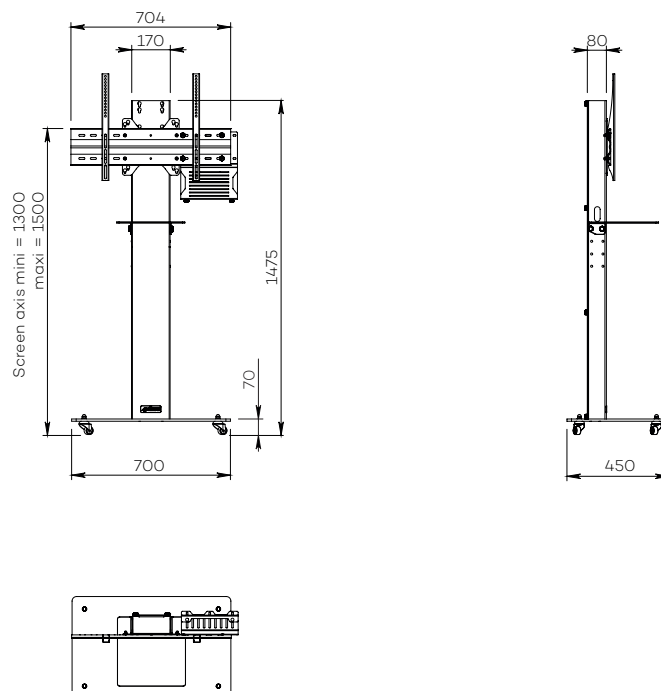

BOXER SINGLE SCREEN

For a 32 to 65-inch screen

VIDEOCONFERENCING

Number of screen : 1 screen

Screen size : 32 to 60"

Installation : on casters

Finish : black and brushed stainless steel

Part number :
BOXERS3265VCPACK

55" screen simulation

• SPECIFICATIONS

Screen size	For a 32 to 65" screen
Part number	BOXERS3265VCPACK
Base	Black painted steel
Base thickness	10 mm
Casters / Teflon pads	On casters (ø 35 mm pre-assembled)
Base dimensions (w x d x h)	700 x 450 x 70 mm
Column	Brushed stainless steel
Column back cover	Back in black eco-friendly plexiglass, easy access
Column dimensions (w x d x h)	170 x 80 x 1405 mm
Screen fixing	Black painted steel with fixing kit
Screen fixing size (VESA)	200 x 200 mm to 600 x 400 mm VESA
Screen axis height	1300 mm to 1500 mm
Max. screen weight	55 kg
Camera shelf with adjustable height	770 mm to 935 mm 4 positions with 55 mm increments
Stand weight	55 kg
Accessories included (VC PACK)	<ul style="list-style-type: none"> • Camera shelf (AX0011) Dimensions (w x d) : 300 mm x 230 mm • Universal codec holder (SCUV12) Depth from 10 mm to 95 mm

• OPTIONS

Large shelf Dimensions (w x d) : 450 mm x 300 mm	P/N: AX0012
Brushed stainless steel & white finish Column in brushed stainless steel Base, back and camera shelf in white	P/N: /WHITE
Full white finish Base, column, back and camera shelf in white	P/N: /FULLWHITE
Full black finish Base, column, back and camera shelf in black	P/N: /FULLBLACK
Universal camera holder Above the screen (attached to the VESA screen with 340 mm strips)	P/N: SCUV3
Assembly before shipment	P/N: SERV_STD_1