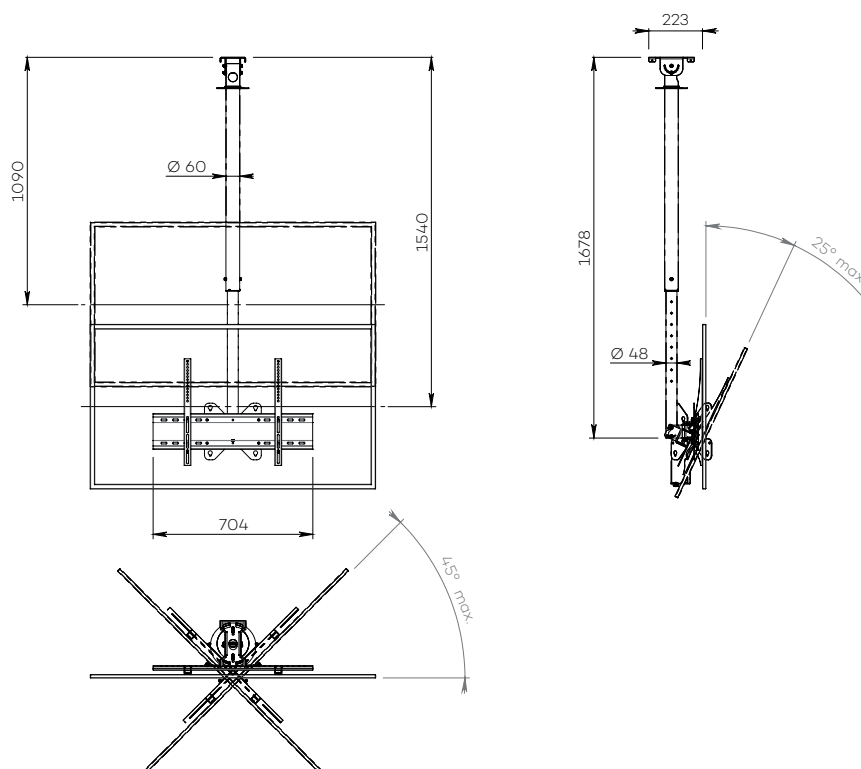

CEILING MOUNT

For a screen from 40 to 75"

CAMERA MOUNTS AND WALL MOUNTS

Number of screen : 1 screen

Screen size : from 40 to 75"

Installation : fixed to the ceiling

Finish : black

Part number :
POTENCE_R

Screen simulation 55"

● SPECIFICATIONS

Screen size	For a screen from 40 to 75"
Part number	POTENCE_R
Material	Black painted steel
Plate size (VESA)	From 100 x 100 mm to 200 x 200 mm
Screen fixing size (VESA)	From 400 x 400 mm to 600 x 400 mm
Maximum screen weight	85 kg
Settings	Stroke of 450 mm Fixing plate 45° adjustable left/right and 25° tilting up/down
Accessories included	<ul style="list-style-type: none"> • Mounting bracket (no tilting) • Cover for mounting to suspended ceiling
Note	Can be fixed to a wall