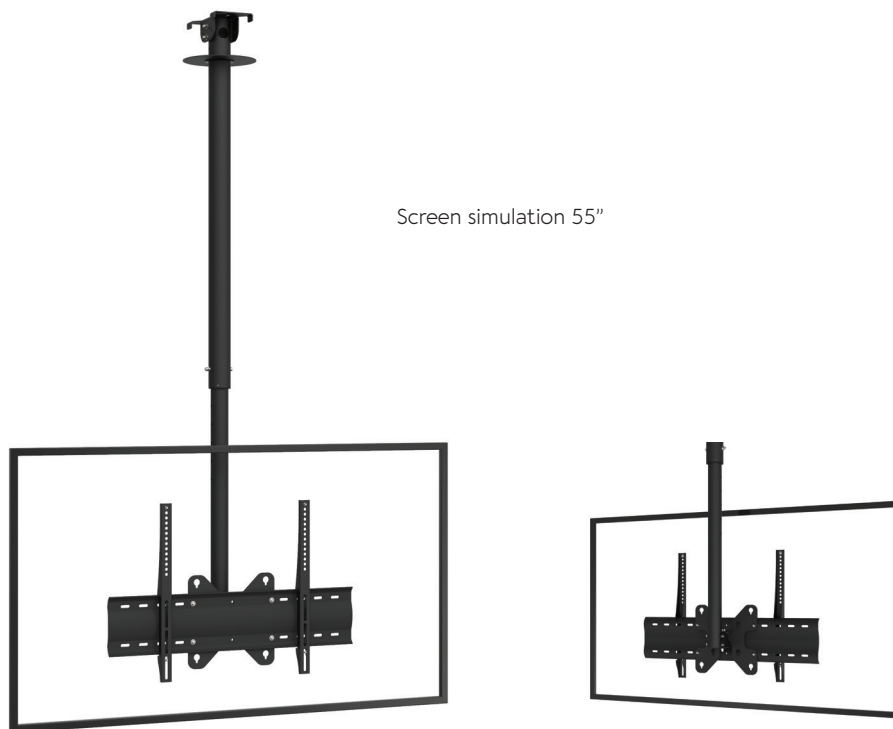

CEILING MOUNT

For a screen from 40 to 75"

CAMERA MOUNTS AND WALL MOUNTS

Number of screen : 1 screen

Screen size : from 40 to 75"

Installation : fixed to the ceiling

Finish : black

Part number :
POTENCE_R

Screen simulation 55"

● SPECIFICATIONS

Screen size	For a screen from 40 to 75"
Part number	POTENCE_R
Material	Black painted steel
Plate size (VESA)	From 100 x 100 mm to 200 x 200 mm
Screen fixing size (VESA)	From 400 x 400 mm to 600 x 400 mm
Maximum screen weight	85 kg
Settings	Stroke of 450 mm Fixing plate 45° adjustable left/right and 25° tilting up/down
Accessories included	<ul style="list-style-type: none"> • Mounting bracket (no tilting) • Cover for mounting to suspended ceiling
Note	Can be fixed to a wall

● OPTIONS

Fixed version (not adjustable)	P/N: upon request
Brushed stainless steel finish	P/N: upon request
Fixation on I-beam	P/N: upon request
Dual screen version	P/N: upon request
Other finish	P/N: upon request