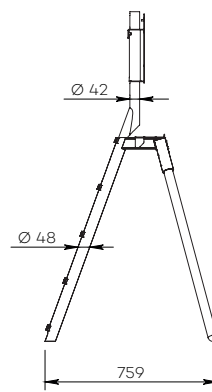

EXYO SINGLE SCREEN

For a 55 to 75-inch screen

Screen simulation 65"

DIGITAL SIGNAGE

Number of screen : 1 screen

Screen size : 55 to 75"

Installation : floor stand

Finishes : black and beechwood

Part number :
EXYOS5575DS

● SPECIFICATIONS

Screen size	For a 55 to 75" screen
Part number	EXYOS5575DS
Material	Black painted steel and beechwood
Casters / Teflon pads	On Teflon pads
Cable entry	Through the rear base
Screen fixing	Black painted steel with fixing kit
Screen fixing size (VESA)	200 mm / 300 mm / 400 mm / 600 mm
Maximum screen thickness	125 mm
Bottom screen base to floor distance	900 mm
Maximum screen weight	55 kg
Stand weight	15 kg
Included	<ul style="list-style-type: none"> • Universal codec holder (SCUV12) Depth: 10 mm to 95 mm • Furniture mounting screws • Universal screen mounting screws • Wooden plate (customisation on request)

● OPTIONS

Printed logo On the wooden plate	P/N: EXYO_LOGO
Power strip Bachmann STEP GST18 4x power strip + 2 meters of power cable	P/N: BACHMANN STEP GST18
On casters ø 50 mm - Maximum screen weight : 50 kg	P/N: WHEELS/EXYO