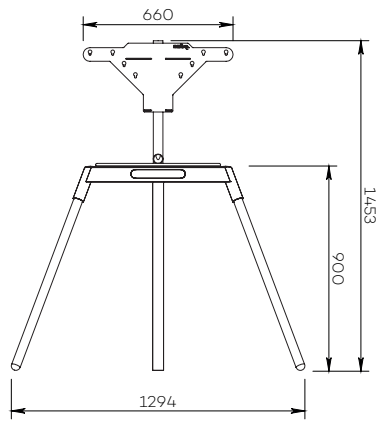

EXYO SINGLE SCREEN

For a 55 to 75-inch screen

Screen simulation 65"

DIGITAL SIGNAGE

Number of screen : 1 screen

Screen size : 55 to 75"

Installation : floor stand

Finishes : black and beechwood

Part number :
EXYOS5575DS

● SPECIFICATIONS

Screen size	For a 55 to 75" screen
Part number	EXYOS5575DS
Material	Black painted steel and beechwood
Casters / Teflon pads	On Teflon pads
Cable entry	Through the rear base
Screen fixing	Black painted steel with fixing kit
Screen fixing size (VESA)	200 mm / 300 mm / 400 mm / 600 mm
Maximum screen thickness	125 mm
Bottom screen base to floor distance	900 mm
Maximum screen weight	55 kg
Stand weight	15 kg
Included	<ul style="list-style-type: none"> • Universal codec holder (SCUV12) Depth: 10 mm to 95 mm • Furniture mounting screws • Universal screen mounting screws • Wooden plate (customisation on request)

● OPTIONS

Printed logo On the wooden plate	P/N: EXYO_LOGO
Power strip Bachmann STEP GST18 4x power strip + 2 meters of power cable	P/N: BACHMANN STEP GST18
On casters ø 50 mm - Maximum screen weight : 50 kg	P/N: WHEELS/EXYO