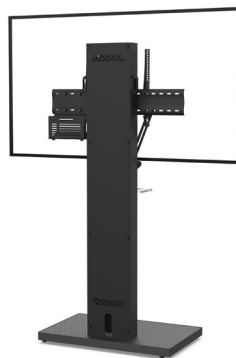

# GALAXY SINGLE SCREEN

For a 55 to 75-inch screen

## VIDEOCONFERENCING

Number of screen : 1 screen

Screen size : 55 to 75"

Installation : on casters

Finish : metallic black

Part number :  
GALAXYS5575VCPACK

70" screen simulation

## GALAXY SINGLE SCREEN

### • SPECIFICATIONS

Screen size	For a 55 to 75" screen
Part number	GALAXYS5575VCPACK
Base	Steel Cover skirt in metallic black painted steel with insert in black acrylic glass
Base thickness	50 mm
Casters / Teflon pads	On casters (ø 35 mm pre-assembled)
Base dimensions (w x d x h)	900 x 500 x 72 mm
Column	Metallic black painted steel
Column back cover	Back in black eco-friendly acrylic glass, easy access
Column dimensions (w x d x h)	300 x 100 x 1800 mm
Screen fixing	Black painted steel with fixing kit
Universal screen mount (VESA)	200 x 200 mm to 800 x 400 mm VESA
Screen axis height	1500 mm to 1850 mm
Screen max. weight	85 kg
Weight of unit	67 kg
Accessories included (VC PACK)	<ul style="list-style-type: none"> <li>• Camera shelf (SCUV3_R1) attached to the screen VESA (with 780 mm strips) with a functional surface area of 290 mm (w) x 200 mm (d)</li> <li>• Universal codec holder (SCUV12) attached behind the screen with a functional depth of 10 mm to 95 mm</li> </ul>