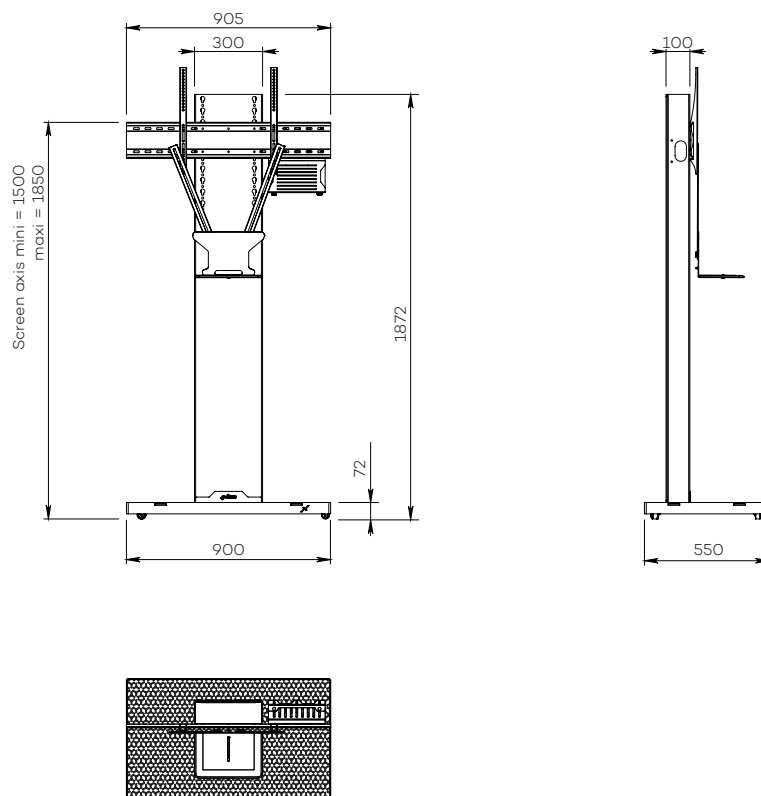

# GALAXY SINGLE SCREEN

For a 55 to 75-inch screen

## VIDEOCONFERENCING

Number of screen : 1 screen

Screen size : 55 to 75"

Installation : on casters

Finish : metallic black

Part number :  
GALAXYS5575VCPACK

70" screen simulation

## GALAXY SINGLE SCREEN

### • SPECIFICATIONS

Screen size	For a 55 to 75" screen
Part number	GALAXYS5575VCPACK
Base	Steel Cover skirt in metallic black painted steel with insert in black acrylic glass
Base thickness	50 mm
Casters / Teflon pads	On casters (ø 35 mm pre-assembled)
Base dimensions (w x d x h)	900 x 500 x 72 mm
Column	Metallic black painted steel
Column back cover	Back in black eco-friendly acrylic glass, easy access
Column dimensions (w x d x h)	300 x 100 x 1800 mm
Screen fixing	Black painted steel with fixing kit
Universal screen mount (VESA)	200 x 200 mm to 800 x 400 mm VESA
Screen axis height	1500 mm to 1850 mm
Screen max. weight	85 kg
Weight of unit	67 kg
Accessories included (VC PACK)	<ul style="list-style-type: none"> <li>• Camera shelf (SCUV3_R1) attached to the screen VESA (with 780 mm strips) with a functional surface area of 290 mm (w) x 200 mm (d)</li> <li>• Universal codec holder (SCUV12) attached behind the screen with a functional depth of 10 mm to 95 mm</li> </ul>