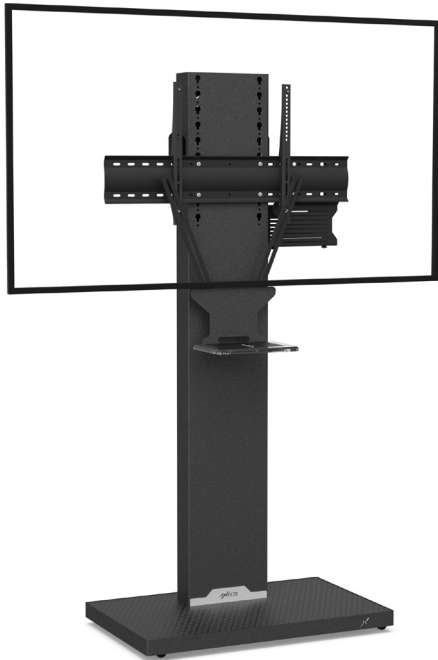

# GALAXY SINGLE SCREEN

For a 55 to 75-inch screen

## VIDEOCONFERENCING

Number of screen : 1 screen

Screen size : 55 to 75"

Installation : on casters

Finish : metallic black

Part number :  
GALAXYS5575VCPACK

70" screen simulation

## GALAXY SINGLE SCREEN

### • SPECIFICATIONS

Screen size	For a 55 to 75" screen
Part number	GALAXYS5575VCPACK
Base	Steel Cover skirt in metallic black painted steel with insert in black acrylic glass
Base thickness	50 mm
Casters / Teflon pads	On casters (ø 35 mm pre-assembled)
Base dimensions (w x d x h)	900 x 500 x 72 mm
Column	Metallic black painted steel
Column back cover	Back in black eco-friendly acrylic glass, easy access
Column dimensions (w x d x h)	300 x 100 x 1800 mm
Screen fixing	Black painted steel with fixing kit
Universal screen mount (VESA)	200 x 200 mm to 800 x 400 mm VESA
Screen axis height	1500 mm to 1850 mm
Screen max. weight	85 kg
Weight of unit	67 kg
Accessories included (VC PACK)	<ul style="list-style-type: none"> <li>• Camera shelf (SCUV3_R1) attached to the screen VESA (with 780 mm strips) with a functional surface area of 290 mm (w) x 200 mm (d)</li> <li>• Universal codec holder (SCUV12) attached behind the screen with a functional depth of 10 mm to 95 mm</li> </ul>