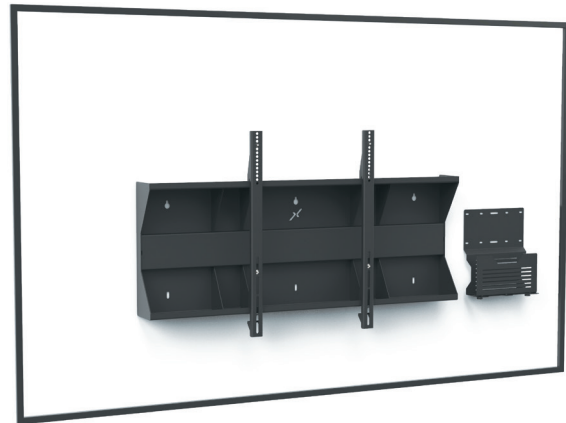

## WALL MOUNTS

For a screen from 75 to 100"

### CAMERA MOUNTS AND WALL MOUNTS

Number of screen : 1 screen

Screen size : from 75 to 100"

Finish : black

Part numbers :  
KITADT75100  
KITADT75100CODEC

Screen simulation 84"

● SPECIFICATIONS

Screen size	For a screen from 75 to 100"	
Part numbers	KITADT75100	KITADT75100CODEC
Material	Black painted steel	
Screen fixing size (VESA)	From 200 x 200 mm to 1000 x 600 mm	
Maximum screen weight	85 kg	
Accessories included	<ul style="list-style-type: none"> <li>• Mounting bracket (no tilting)</li> <li>• Heavy load screen fixing</li> <li>• Universal screen screws</li> </ul>	<ul style="list-style-type: none"> <li>• Mounting bracket (no tilting)</li> <li>• Heavy load screen fixing</li> <li>• Universal screen screws</li> <li>• Universal codec holder (SCUV12) Depth from 10 mm to 95 mm</li> </ul>