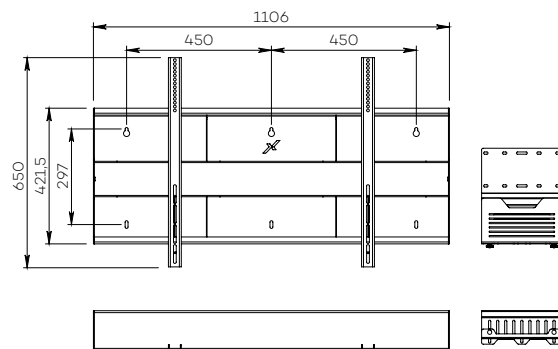

### CAMERA MOUNTS AND WALL MOUNTS

Number of screen : 1 screen

Screen size : from 75 to 100"

Finish : black

Part numbers :  
KITADT75100  
KITADT75100CODEC

Screen simulation 84"

● SPECIFICATIONS

Screen size	For a screen from 75 to 100"	
Part numbers	KITADT75100	KITADT75100CODEC
Material	Black painted steel	
Screen fixing size (VESA)	From 200 x 200 mm to 1000 x 600 mm	
Maximum screen weight	85 kg	
Accessories included	<ul style="list-style-type: none"> <li>• Mounting bracket (no tilting)</li> <li>• Heavy load screen fixing</li> <li>• Universal screen screws</li> </ul>	<ul style="list-style-type: none"> <li>• Mounting bracket (no tilting)</li> <li>• Heavy load screen fixing</li> <li>• Universal screen screws</li> <li>• Universal codec holder (SCUV12) Depth from 10 mm to 95 mm</li> </ul>