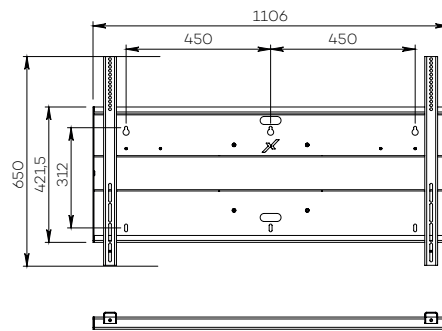

## WALL MOUNTS

For a screen from 75 to 100"

### CAMERA MOUNTS AND WALL MOUNTS

Number of screen : 1 screen

Screen size : from 75 to 100"

Finish : black

Part numbers :  
KITADT75100  
KITADT75100CODEC

Screen simulation 84"

● SPECIFICATIONS

Screen size	For a screen from 75 to 100"	
Part numbers	KITADT75100	KITADT75100CODEC
Material	Black painted steel	
Screen fixing size (VESA)	From 200 x 200 mm to 1000 x 600 mm	
Maximum screen weight	85 kg	
Accessories included	<ul style="list-style-type: none"> <li>• Mounting bracket (no tilting)</li> <li>• Heavy load screen fixing</li> <li>• Universal screen screws</li> </ul>	<ul style="list-style-type: none"> <li>• Mounting bracket (no tilting)</li> <li>• Heavy load screen fixing</li> <li>• Universal screen screws</li> <li>• Universal codec holder (SCUV12) Depth from 10 mm to 95 mm</li> </ul>