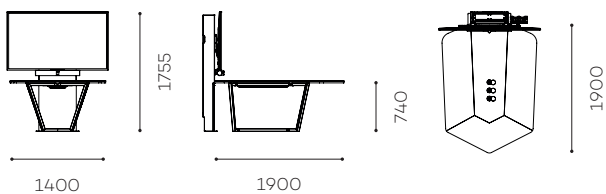

FEATURES

MATERIAL

Wooden and metal set

CAPACITY

4 or 6 people according to the version

DESK

In medium

Laminated finish of your choice

EDGE

Straight

BOTTOM

In steel

Black finish

SCREEN AND CAMERA MODULE

STILIX WIDE (single screen)

In steel

Black finish

With magnetic door in wood

SCREEN

65"

UNIVERSAL SCREEN MOUNT

200 × 200 mm to 800 × 400 mm VESA

SCREEN MAX. WEIGHT

85 kg

INCLUDED

- Connection sockets (composition to be defined when placing order)
- Camera mounting above or under screen (to be defined when placing order)

Tech : Jabra PanaCast 50

OPTIONS

- → Transport
  Ref : upon request
- → Transport and installation by Axeos
  Ref : upon request
- → Connection box (composition to be defined when placing order)
  Ref : upon request
- → Other finishes
  Ref : upon request