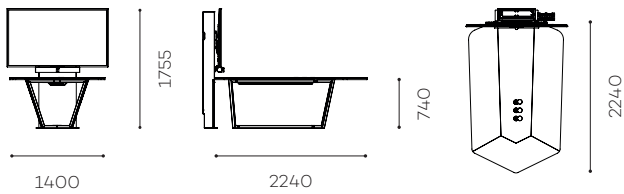

65" screen simulation

MX STIL 4 PEOPLE

Ref.
MX STIL_4