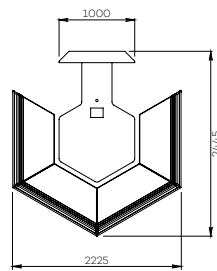

MX POD

For a screen from 32 to 40"

CONNECTED CONFERENCE SPACE

Suitable for : 4 to 5 people

Category : Huddle room

Part number :
MX POD

For 4 to 5 people

• SPECIFICATIONS

Suitable for	4 to 5 people
Part number	MX POD
Material	Carpentry structure
Exterior covering	Laminate, printed or adhesive amongst a wide range
Overall height	1600 mm
Seat	Removable and washable fabrics
Seat height	450 mm
Table top	Medium density fiberboard Laminate finish amongst a wide range
Table top height	750 mm
Edges	Square edges
Screen and camera module	Carpentry structure with rear access
Camera compartment	Above the screen To integrate a camera with 120° angle With finishing plate specific to camera model
Screen	From 32 to 40"
Maximum screen width	1000 mm
Screen fixing size (VESA)	From 200 x 200 mm to 600 x 400 mm
Acoustic correction	Yes
Included	<ul style="list-style-type: none"> • Universal codec holder (SCUV12) inside the module Depth from 10 mm to 95 mm • Location for connection panel