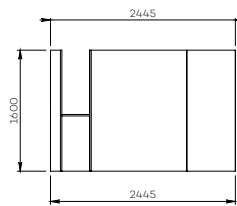

MX POD

For a screen from 32 to 40"

CONNECTED CONFERENCE SPACE

Suitable for : 4 to 5 people

Category : Huddle room

Part number :
MX POD

For 4 to 5 people

• SPECIFICATIONS

Suitable for	4 to 5 people
Part number	MX POD
Material	Carpentry structure
Exterior covering	Laminate, printed or adhesive amongst a wide range
Overall height	1600 mm
Seat	Removable and washable fabrics
Seat height	450 mm
Table top	Medium density fiberboard Laminate finish amongst a wide range
Table top height	750 mm
Edges	Square edges
Screen and camera module	Carpentry structure with rear access
Camera compartment	Above the screen To integrate a camera with 120° angle With finishing plate specific to camera model
Screen	From 32 to 40"
Maximum screen width	1000 mm
Screen fixing size (VESA)	From 200 x 200 mm to 600 x 400 mm
Acoustic correction	Yes
Included	<ul style="list-style-type: none"> • Universal codec holder (SCUV12) inside the module Depth from 10 mm to 95 mm • Location for connection panel