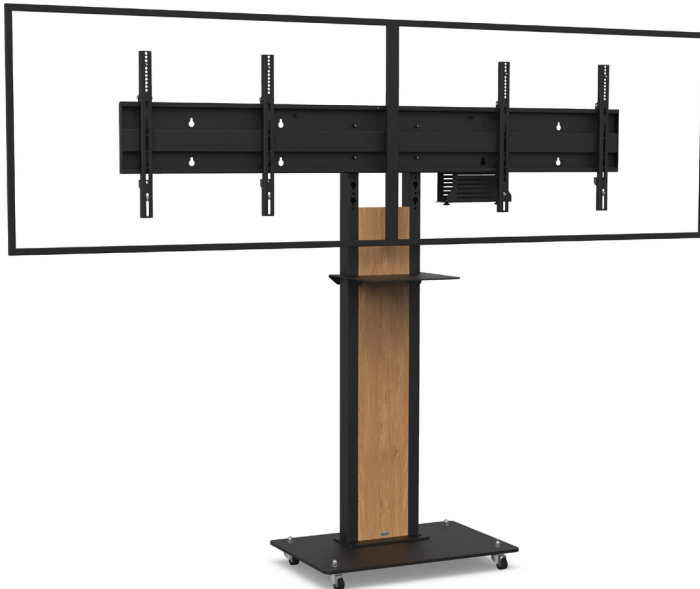

OBOX DUAL SCREEN

For two 40 to 55-inch screens

VIDEOCONFERENCING

Number of screen : 2 screens

Screen size : 40 to 55"

Installation : on casters

Finish : black

Part numbers :
OBOXD4050VCPACK
OBOXD5255VCPACK

Screens simulation 55"

OBOX DUAL SCREEN

• SPECIFICATIONS

Screen size	For two 40 to 50" screens	For two 52 to 55" screens
Part numbers	OBOXD4050VCPACK	OBOXD5255VCPACK
Base	Black painted steel	
Base thickness	10 mm	
Casters / Teflon pads	On casters (ø 35 mm pre-assembled)	
Base dimensions (w x d x h)	700 x 450 x 70 mm	
Column	2 painted steel tubes in black mat finish	
Column cover	Plate in plexiglass with wood sticker	
Plate dimensions (w x h)	175 x 1100 mm	
Column dimensions (w x d x h)	268 x 60 x 1400 mm	
Screen fixing	Black painted steel with fixing kit	
Screen fixing size (VESA)	200 x 200 mm to 800 x 400 mm VESA	
Screen axis with adjustable height	1310 mm to 1460 mm	
Maximum screen weight	30 kg/screen	
Stand weight	55 kg	
Accessories included (VC PACK)	<ul style="list-style-type: none"> • Camera shelf (AX1077) Dimensions (w x d) : 330 mm x 230 mm • Universal codec holder (SCUV12) Depth from 10 mm to 95 mm 	

• OPTIONS

White finish Plexiglass plate with wood sticker Base, column and camera shelf in white	P/N: /WHITE
Logo customisation Printed logo on plexiglass plate	P/N: OBOX_LOGO
Full customisation Full printing on plexiglass plate	P/N: OBOX_PLATE
Universal camera holder Above the screen	P/N: SCUV3
SCUV3 option Adaptor to fix the SCUV3 between two screens	P/N: SCUV3_2
Assembly before shipment	P/N: SERV_STD_1