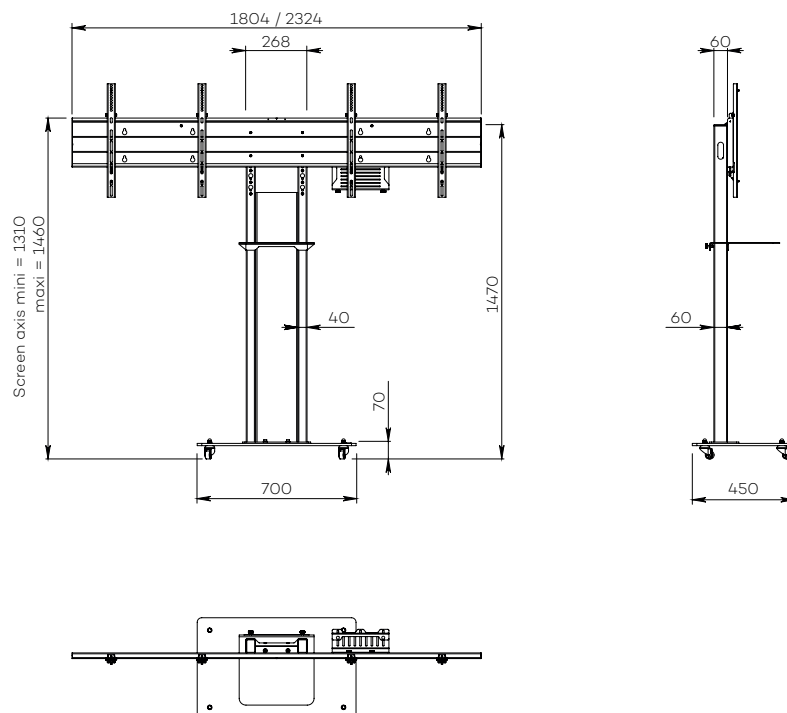

OBOX DUAL SCREEN

For two 40 to 55-inch screens

VIDEOCONFERENCING

Number of screen : 2 screens

Screen size : 40 to 55"

Installation : on casters

Finish : black

Part numbers :
OBOXD4050VCPACK
OBOXD5255VCPACK

Screens simulation 55"

OBOX DUAL SCREEN

• SPECIFICATIONS

Screen size	For two 40 to 50" screens	For two 52 to 55" screens
Part numbers	OBOXD4050VCPACK	OBOXD5255VCPACK
Base	Black painted steel	
Base thickness	10 mm	
Casters / Teflon pads	On casters (ø 35 mm pre-assembled)	
Base dimensions (w x d x h)	700 x 450 x 70 mm	
Column	2 painted steel tubes in black mat finish	
Column cover	Plate in plexiglass with wood sticker	
Plate dimensions (w x h)	175 x 1100 mm	
Column dimensions (w x d x h)	268 x 60 x 1400 mm	
Screen fixing	Black painted steel with fixing kit	
Screen fixing size (VESA)	200 x 200 mm to 800 x 400 mm VESA	
Screen axis with adjustable height	1310 mm to 1460 mm	
Maximum screen weight	30 kg/screen	
Stand weight	55 kg	
Accessories included (VC PACK)	<ul style="list-style-type: none"> • Camera shelf (AX1077) Dimensions (w x d) : 330 mm x 230 mm • Universal codec holder (SCUV12) Depth from 10 mm to 95 mm 	