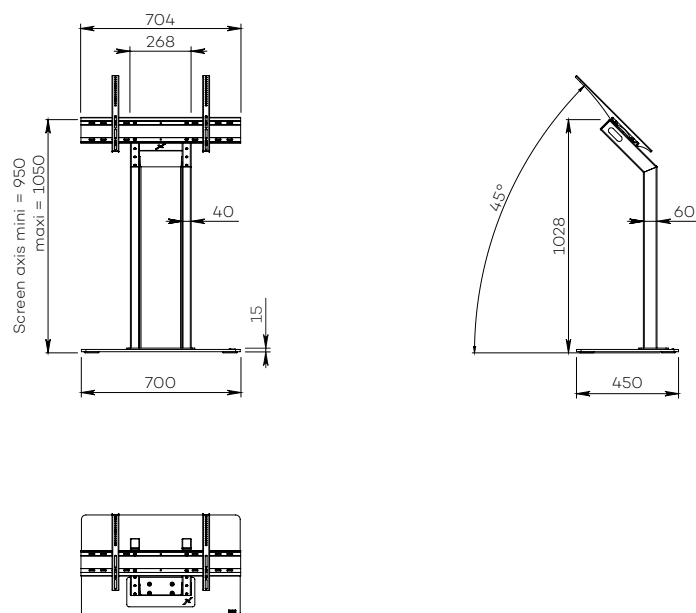

OBOX TOUCH

For a screen from 40 to 60"

TOUCH SOLUTIONS

Number of screen : 1 screen

Screen size : from 40 to 60"

Installation : floor stand

Finish : black

Part number :
OBOXTOUCH4060

Screen simulation 55"

● SPECIFICATIONS

Screen size	For a screen from 40 to 60"
Part number	OBOXTOUCH4060
Base	Black painted steel
Base thickness	10 mm
Casters / Teflon pads	On Teflon pads
Base dimensions (w x d x h)	700 x 450 x 15 mm
Column	2 painted steel tubes in black mat finish
Column cover	Plate in plexiglass with wood sticker
Plate dimensions (w x h)	175 x 685 mm
Column dimensions (w x d x h)	268 x 40 x 1013 mm
Screen fixing size (VESA)	From 200 x 200 mm to 600 x 400 mm
Screen axis with adjustable height	From 950 mm to 1050 mm
Maximum screen weight	55 kg
Stand weight	35 kg

● OPTIONS

White finish	P/A: OBOXTOUCH/WHITE
Column without plexiglass plate	P/A: upon request
Other finish of plexiglass plate	P/A: upon request
Floor fixing	P/A: OB_SFS
Base on casters Ø 35 mm	P/A: Wheels
Other screen size	P/A: upon request
Flight case	P/A: upon request
Other finish	P/A: upon request