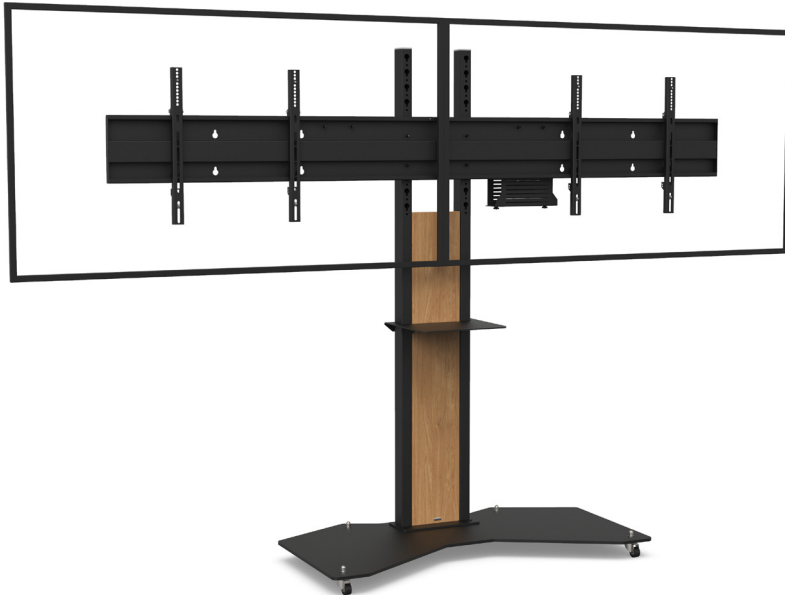

# OBOX XL DUAL SCREEN

For two 52 to 70-inch screens

## VIDEOCONFERENCING

Number of screen : 2 screens

Screen size : 52 to 70"

Installation : on casters

Finish : black

Part number :  
OBOXXL5270VCPACK

Screens simulation 65"

## OBOX XL DUAL SCREEN

### • SPECIFICATIONS

Screen size	For two 52 to 70" screens
Part number	OBOXXLD5270VCPACK
Base	Black painted steel
Base thickness	10 mm
Casters / Teflon pads	On casters (ø 35 mm pre-assembled)
Base dimensions (w x d x h)	1180 x 636 x 70 mm
Column	2 painted steel tubes in black mat finish
Column cover	Plate in plexiglass with wood sticker
Plate dimensions (w x h)	175 x 1100 mm
Column dimensions (w x d x h)	268 x 60 x 1670 mm
Screen fixing	Black painted steel with fixing kit
Screen fixing size (VESA)	200 x 200 mm to 800 x 400 mm VESA
Screen axis with adjustable height	1310 mm to 1710 mm
Maximum screen weight	30 kg/screen
Stand weight	75 kg
Accessories included (VC PACK)	<ul style="list-style-type: none"> <li>• Camera shelf (AX1077) Dimensions (w x d) : 330 mm x 230 mm</li> <li>• Universal codec holder (SCUV12) Depth from 10 mm to 95 mm</li> </ul>