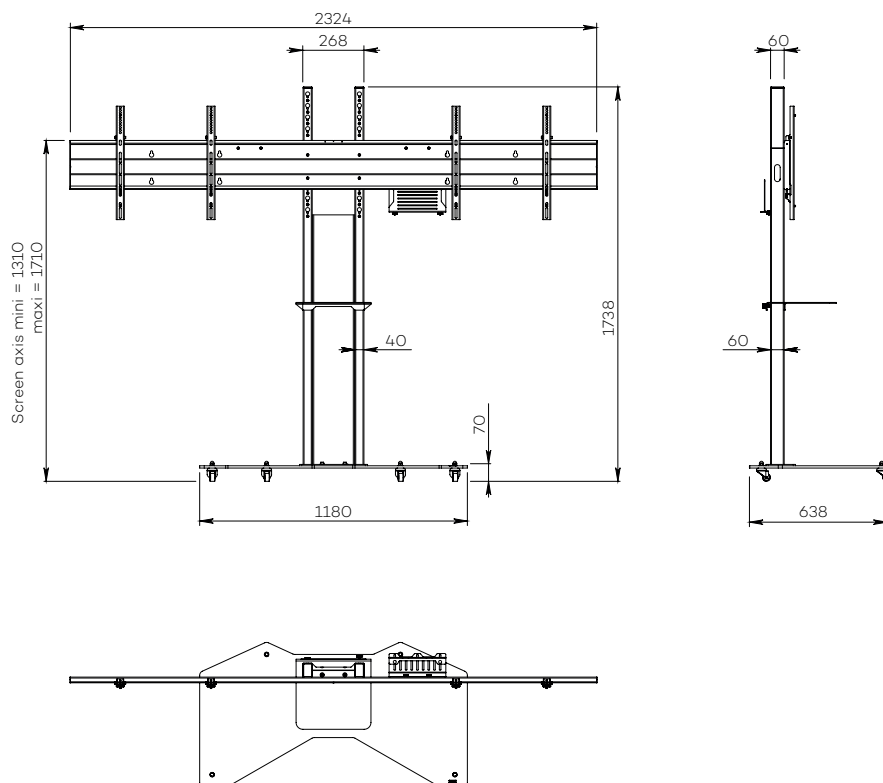

# OBOX XL DUAL SCREEN

For two 52 to 70-inch screens

## VIDEOCONFERENCING

Number of screen : 2 screens

Screen size : 52 to 70"

Installation : on casters

Finish : black

Part number :  
OBOXXL5270VCPACK

Screens simulation 65"

## OBOX XL DUAL SCREEN

### • SPECIFICATIONS

Screen size	For two 52 to 70" screens
Part number	OBOXXLD5270VCPACK
Base	Black painted steel
Base thickness	10 mm
Casters / Teflon pads	On casters (ø 35 mm pre-assembled)
Base dimensions (w x d x h)	1180 x 636 x 70 mm
Column	2 painted steel tubes in black mat finish
Column cover	Plate in plexiglass with wood sticker
Plate dimensions (w x h)	175 x 1100 mm
Column dimensions (w x d x h)	268 x 60 x 1670 mm
Screen fixing	Black painted steel with fixing kit
Screen fixing size (VESA)	200 x 200 mm to 800 x 400 mm VESA
Screen axis with adjustable height	1310 mm to 1710 mm
Maximum screen weight	30 kg/screen
Stand weight	75 kg
Accessories included (VC PACK)	<ul style="list-style-type: none"> <li>• Camera shelf (AX1077) Dimensions (w x d) : 330 mm x 230 mm</li> <li>• Universal codec holder (SCUV12) Depth from 10 mm to 95 mm</li> </ul>