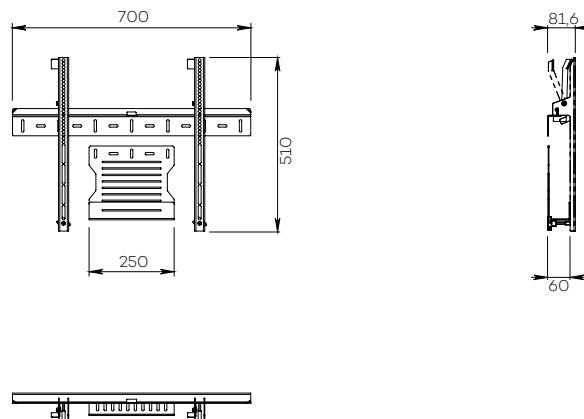

WALL MOUNT

CODEC & SCREEN

For a screen from 40 to 75"

CAMERA MOUNTS AND WALL MOUNTS

Number of screen : 1 screen

Screen size : from 40 to 75"

Installation : fixed to the wall

Finish : black

Part number :
KITADT1U

Screen simulation 46"

● SPECIFICATIONS

| | |
|---------------------------|---|
| Screen size | For a screen from 40 to 75" |
| Part number | KITADT1U |
| Material | Black painted steel |
| Screen fixing size (VESA) | From 200 x 200 mm to 600 x 400 mm |
| Maximum screen weight | 70 kg |
| Tilt screen adjustment | <ul style="list-style-type: none"> • Mounting brackets with wall-stop included • Safety lever |
| Accessories included | <ul style="list-style-type: none"> • Tilt mounting brackets • Independant 1U codec holder. Depth : 60 mm • Wall mount fixing bar • Spirit level integrated • Universal screen screws |