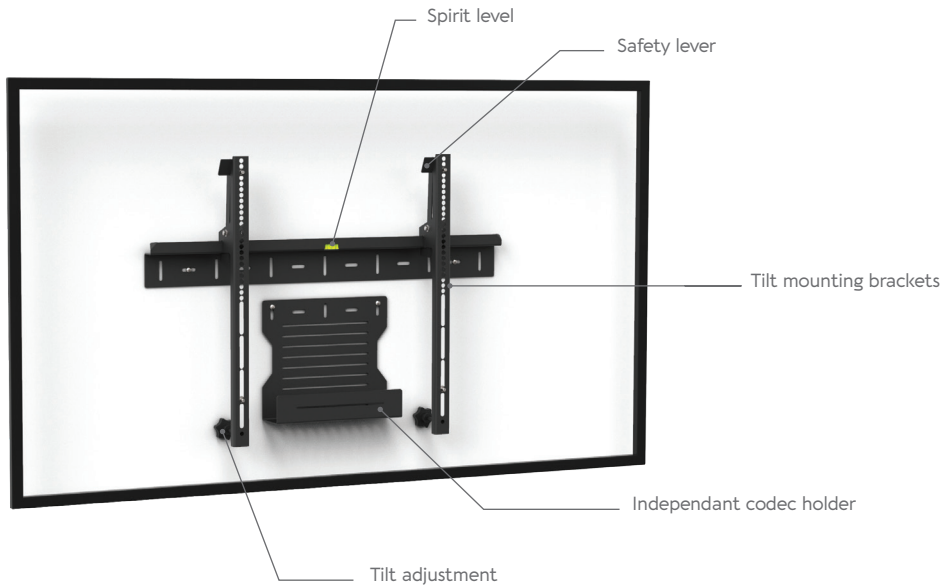

WALL MOUNT

CODEC & SCREEN

For a screen from 40 to 75"

CAMERA MOUNTS AND WALL MOUNTS

Number of screen : 1 screen

Screen size : from 40 to 75"

Installation : fixed to the wall

Finish : black

Part number :
KITADT1U

Screen simulation 46"

● SPECIFICATIONS

| | |
|---------------------------|---|
| Screen size | For a screen from 40 to 75" |
| Part number | KITADT1U |
| Material | Black painted steel |
| Screen fixing size (VESA) | From 200 x 200 mm to 600 x 400 mm |
| Maximum screen weight | 70 kg |
| Tilt screen adjustment | <ul style="list-style-type: none"> • Mounting brackets with wall-stop included • Safety lever |
| Accessories included | <ul style="list-style-type: none"> • Tilt mounting brackets • Independant 1U codec holder. Depth : 60 mm • Wall mount fixing bar • Spirit level integrated • Universal screen screws |