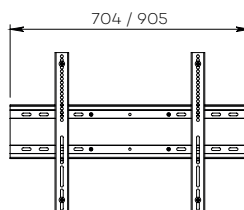

### CAMERA MOUNTS AND WALL MOUNTS

Number of screen : 1 or 2 screens

Screen size : from 40 to 65"

Installation : fixed to the wall

Finish : black

Part numbers :  
KITADT600400 / KITADT800400  
KITATD600400 / KITATD800400

Screens simulation 46"

• SPECIFICATIONS

Screen size	For a screen from 40 to 65"	For two screens from 40 to 65"	For a screen from 40 to 65"	For two screens from 40 to 65"
Part numbers	KITADT600400	KITADTD600400	KITADT800400	KITADTD800400
Material	Black painted steel			
Screen fixing size (VESA)	From 200 x 200 mm to 600 x 400 mm		From 200 x 200 mm to 800 x 400 mm	
Maximum screen weight	85 kg	85 kg / screen	85 kg	85 kg / screen
Accessories included	<ul style="list-style-type: none"> <li>• Mounting bracket (no tilting)</li> <li>• Universal codec holder (SCUV12). Depth from 10 mm to 95 mm</li> <li>• Universal screen screws</li> </ul>			