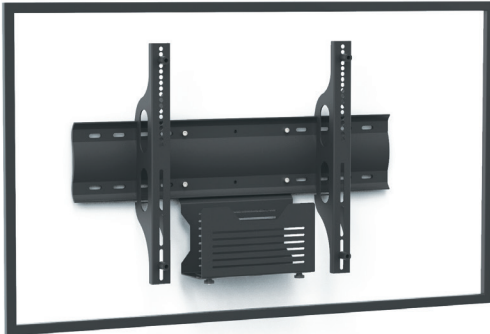

### CAMERA MOUNTS AND WALL MOUNTS

Number of screen : 1 or 2 screens

Screen size : from 40 to 65"

Installation : fixed to the wall

Finish : black

Part numbers :  
KITADT600400 / KITADT800400  
KITATD600400 / KITATD800400

Screens simulation 46"

• SPECIFICATIONS

Screen size	For a screen from 40 to 65"	For two screens from 40 to 65"	For a screen from 40 to 65"	For two screens from 40 to 65"
Part numbers	KITADT600400	KITADTD600400	KITADT800400	KITADTD800400
Material	Black painted steel			
Screen fixing size (VESA)	From 200 x 200 mm to 600 x 400 mm		From 200 x 200 mm to 800 x 400 mm	
Maximum screen weight	85 kg	85 kg / screen	85 kg	85 kg / screen
Accessories included	<ul style="list-style-type: none"> <li>• Mounting bracket (no tilting)</li> <li>• Universal codec holder (SCUV12). Depth from 10 mm to 95 mm</li> <li>• Universal screen screws</li> </ul>			