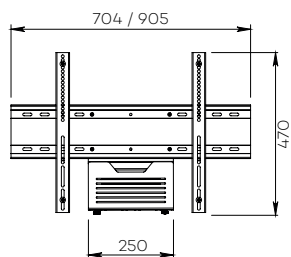

### CAMERA MOUNTS AND WALL MOUNTS

Number of screen : 1 or 2 screens

Screen size : from 40 to 65"

Installation : fixed to the wall

Finish : black

Part numbers :  
KITADT600400 / KITADT800400  
KITATD600400 / KITATD800400

Screens simulation 46"

• SPECIFICATIONS

Screen size	For a screen from 40 to 65"	For two screens from 40 to 65"	For a screen from 40 to 65"	For two screens from 40 to 65"
Part numbers	KITADT600400	KITADTD600400	KITADT800400	KITADTD800400
Material	Black painted steel			
Screen fixing size (VESA)	From 200 x 200 mm to 600 x 400 mm		From 200 x 200 mm to 800 x 400 mm	
Maximum screen weight	85 kg	85 kg / screen	85 kg	85 kg / screen
Accessories included	<ul style="list-style-type: none"> <li>• Mounting bracket (no tilting)</li> <li>• Universal codec holder (SCUV12). Depth from 10 mm to 95 mm</li> <li>• Universal screen screws</li> </ul>			