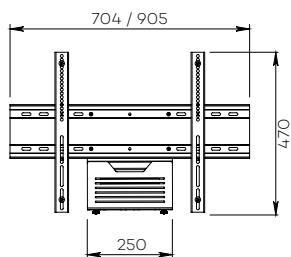

### CAMERA MOUNTS AND WALL MOUNTS

Number of screen : 1 or 2 screens

Screen size : from 40 to 65"

Installation : fixed to the wall

Finish : black

Part numbers :  
KITADT600400 / KITADT800400  
KITATD600400 / KITATD800400

Screens simulation 46"

• SPECIFICATIONS

Screen size	For a screen from 40 to 65"	For two screens from 40 to 65"	For a screen from 40 to 65"	For two screens from 40 to 65"
Part numbers	KITADT600400	KITADTD600400	KITADT800400	KITADTD800400
Material	Black painted steel			
Screen fixing size (VESA)	From 200 x 200 mm to 600 x 400 mm		From 200 x 200 mm to 800 x 400 mm	
Maximum screen weight	85 kg	85 kg / screen	85 kg	85 kg / screen
Accessories included	<ul style="list-style-type: none"> <li>• Mounting bracket (no tilting)</li> <li>• Universal codec holder (SCUV12). Depth from 10 mm to 95 mm</li> <li>• Universal screen screws</li> </ul>			