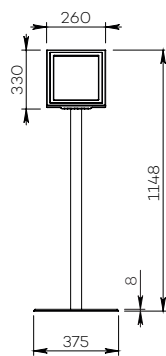

XOOS

For a 9 to 12,9-inch tablet

TOUCH SOLUTIONS

Number of screen : 1 screen

Screen size : from 9 to 12,9"

Installation : floor stand

Finish : black or white

Part numbers :
XOOS/ BLACK
XOOS/ WHITE

- SPECIFICATIONS

Screen size	For a 9 to 12,9" tablet	
Part number	XOOS/ BLACK	XOOS/ WHITE
Base	Black painted steel	White painted steel
Base thickness	8 mm	
Casters / Teflon pads	On Teflon pads	
Base dimensions (w x d x h)	375 x 350 x 8 mm	
Column	Black painted steel	White painted steel
Column dimensions (w x d x h)	48 x 48 x 1029 mm	
Head	White painted steel with black plexiglass insert	
Mode	Portrait or landscape (to be provided when placing order)	
Stand weight	11 kg	
Note	Tablet model to be provided when placing order	