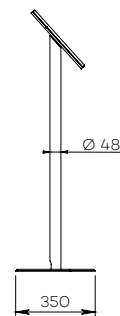

XOOS

For a 9 to 12,9-inch tablet

TOUCH SOLUTIONS

Number of screen : 1 screen

Screen size : from 9 to 12,9"

Installation : floor stand

Finish : black or white

Part numbers :
XOOS/ BLACK
XOOS/ WHITE

- SPECIFICATIONS

Screen size	For a 9 to 12,9" tablet	
Part number	XOOS/ BLACK	XOOS/ WHITE
Base	Black painted steel	White painted steel
Base thickness	8 mm	
Casters / Teflon pads	On Teflon pads	
Base dimensions (w x d x h)	375 x 350 x 8 mm	
Column	Black painted steel	White painted steel
Column dimensions (w x d x h)	48 x 48 x 1029 mm	
Head	White painted steel with black plexiglass insert	
Mode	Portrait or landscape (to be provided when placing order)	
Stand weight	11 kg	
Note	Tablet model to be provided when placing order	